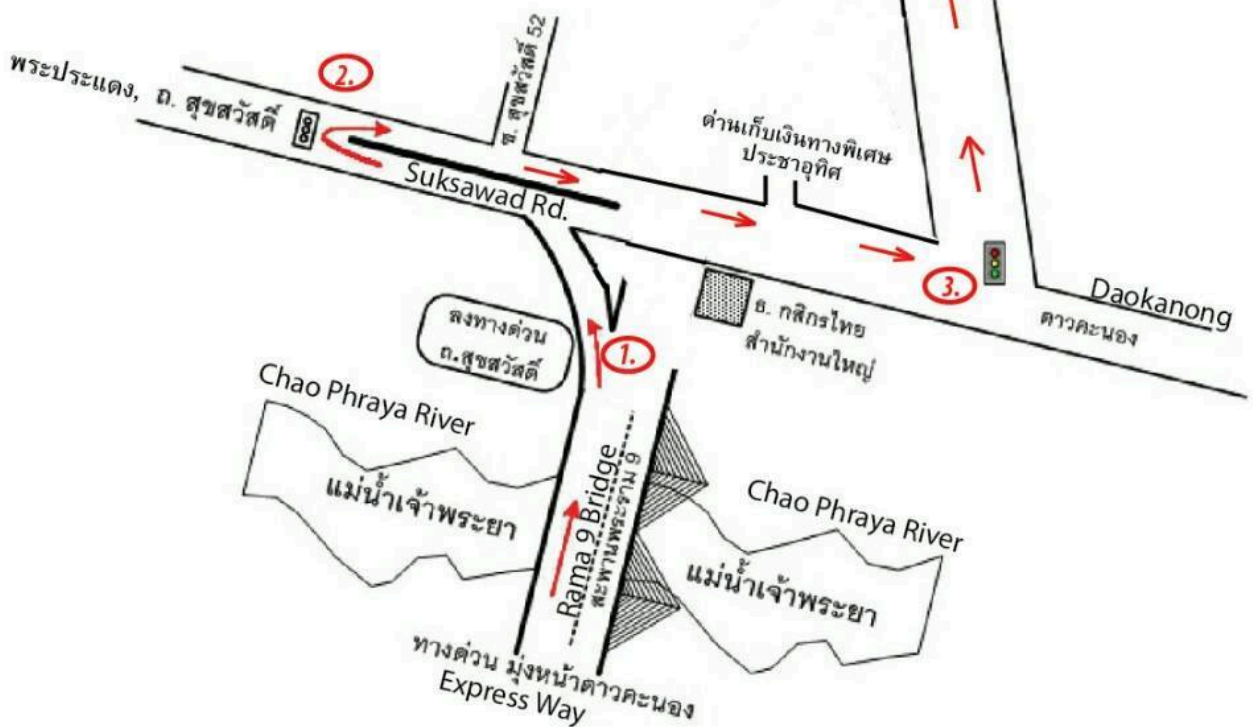

Direction:

1. Take express way moving to the Daokanong Direction and get off at Suksawad Exit.
2. After getting off the exit, keep right and U-Turn at the first traffic light
3. After U-Turn, stay on the left and turn left at Prachauthit road (the first traffic light).
4. Go straight until you reach the big Tri-Section traffic light (Na Luang Tri-Section).
5. Turn left at the light and keep straight until you see Soi Prachauthit 59 (Seven Eleven store at the beginning of the Soi).
6. Turn left at Soi 59, keep straight until you see small intersection and turn right. (There will be sign of the theater)
7. After turning right, keep following the theater sign for direction.

พระจอมเกล้า
ธนบุรี

เส้นทางลัด
สุขสวัสดิ์
(ช.สว่างศิลป์)

Prachauthit Rd.

Daokanong

Suksawad Rd.

Chao Phraya River

Chao Phraya River

Express Way